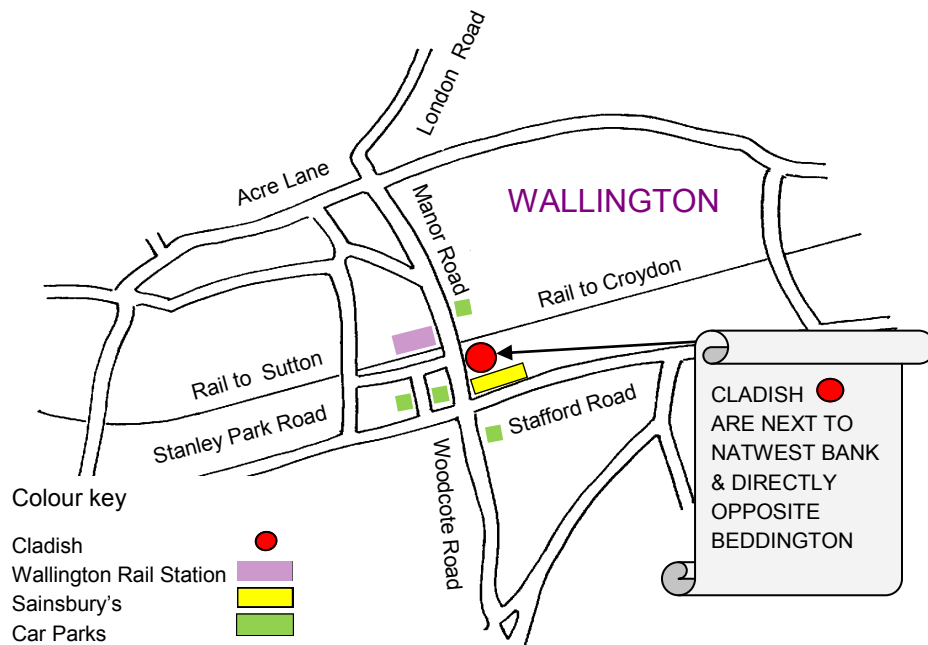

CLADISH & Co Ltd 1908~2020

29/31 Woodcote Road, Wallington, Surrey
SM6 0LH

please note we are in the main shopping centre
Woodcote Road

Sat Navs can bring you to the rear of the premises
in Woodcote Mews where there is
no access to the shop.

MAP OF WALLINGTON

Coloma Convent Girls' School

6th Form Suit

Order form

+

It may be possible for the cost of orders received promptly to be spread over 2 months.

Please consult Cladish & Co Ltd for more details